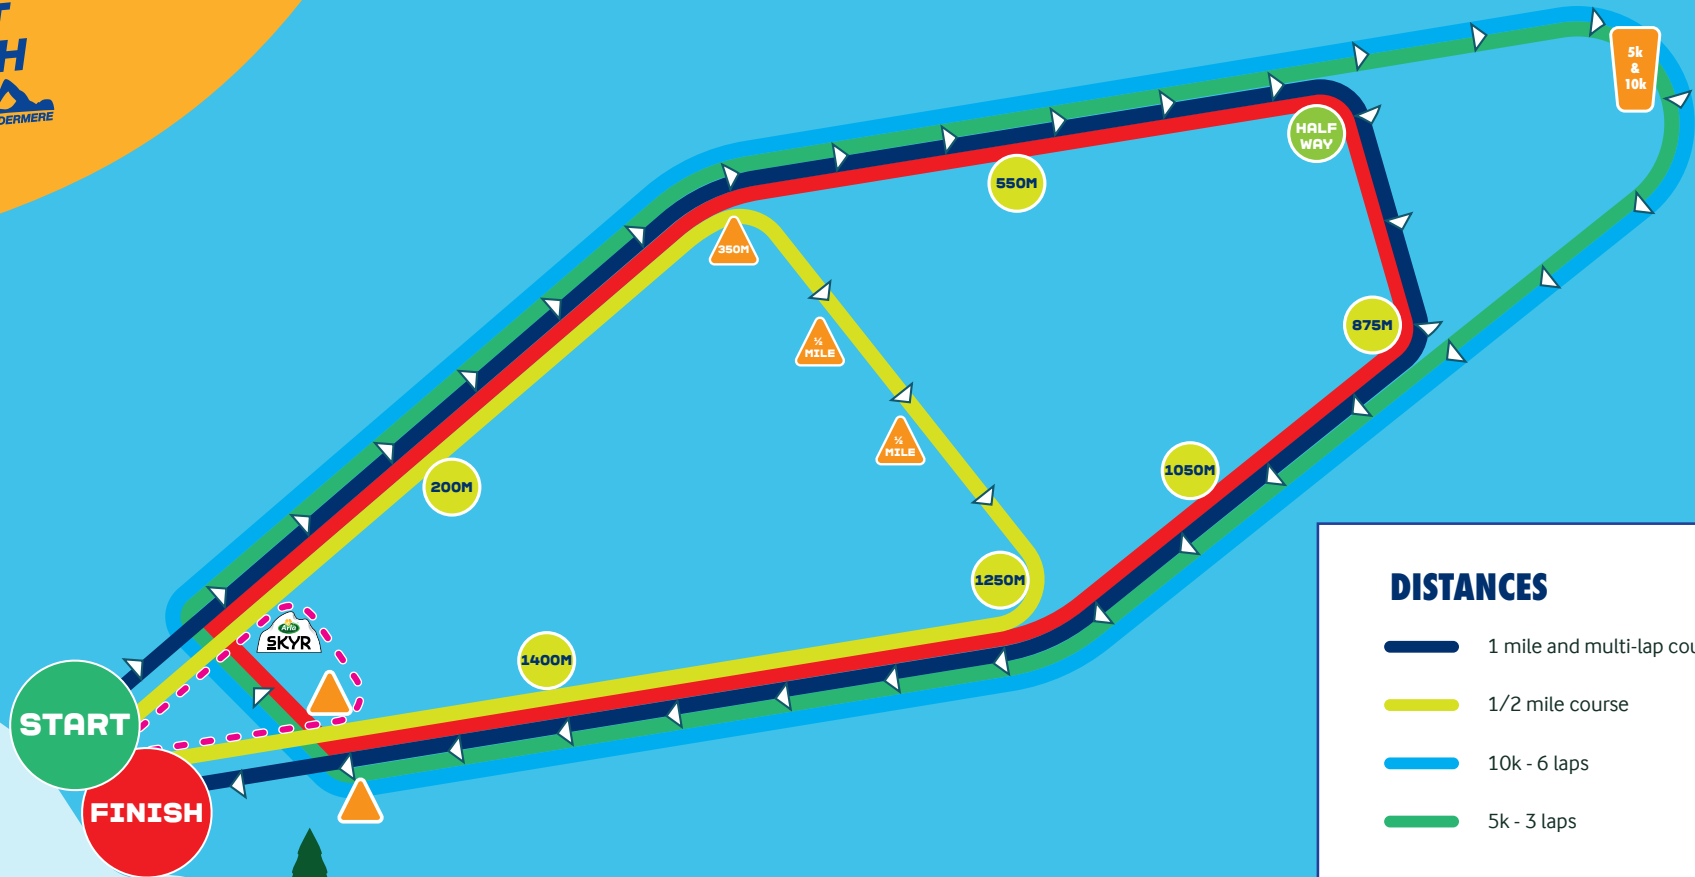

GREAT NORTH SWIM
WINDERMERE

DISTANCES

-  1 mile and multi-lap course
-  1/2 mile course
-  10k - 6 laps
-  5k - 3 laps
-  2 mile - 2 laps
-  250 Course