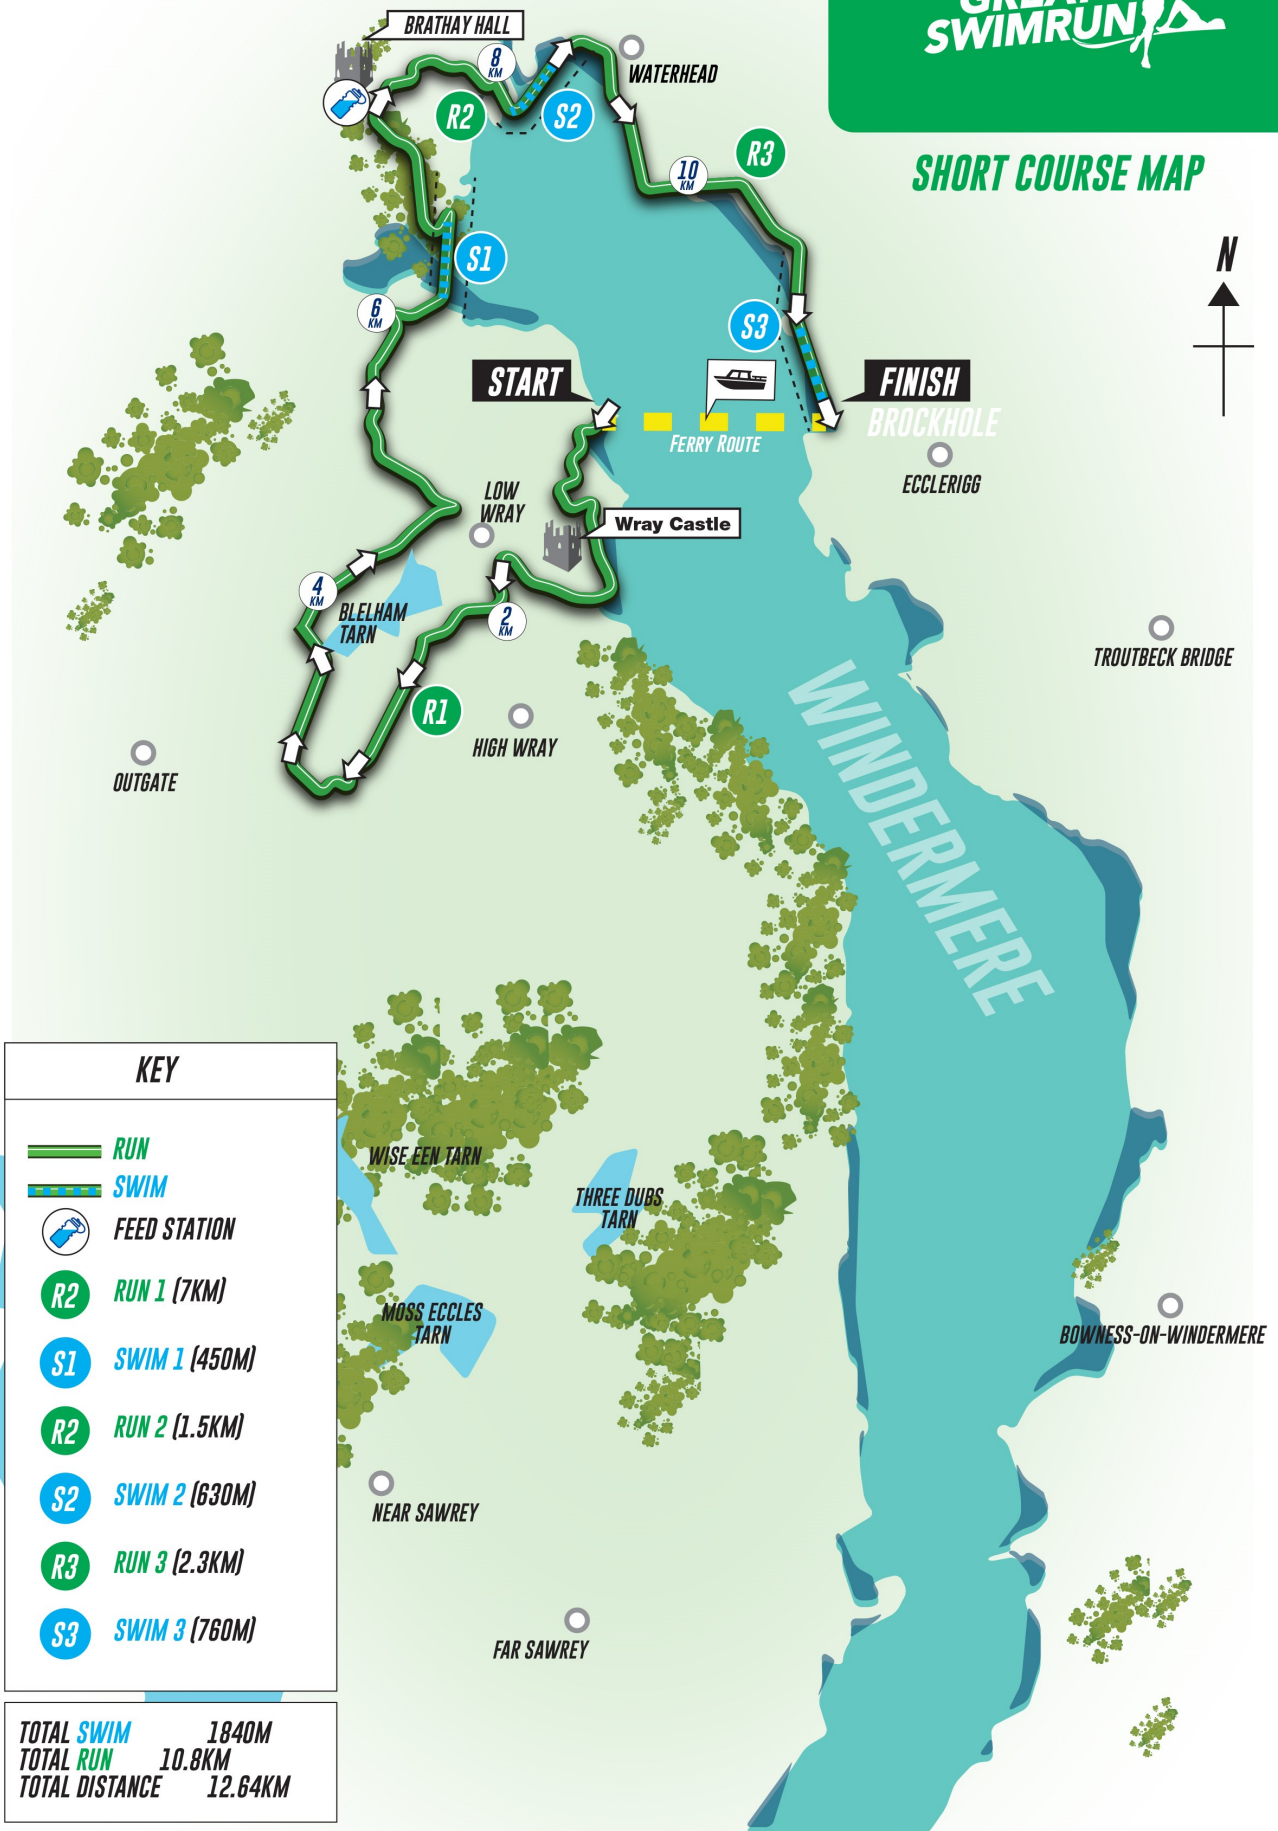

## SHORT COURSE MAP

### GREAT SWIMRUN - MIDDLE COURSE ELEVATION CHART

LOWEST 51M | HIGHEST 97M | TOTAL ASCENT 192.40M

PROVISIONAL ROUTE - SUBJECT TO CHANGE UNTIL DAY OF THE EVENT