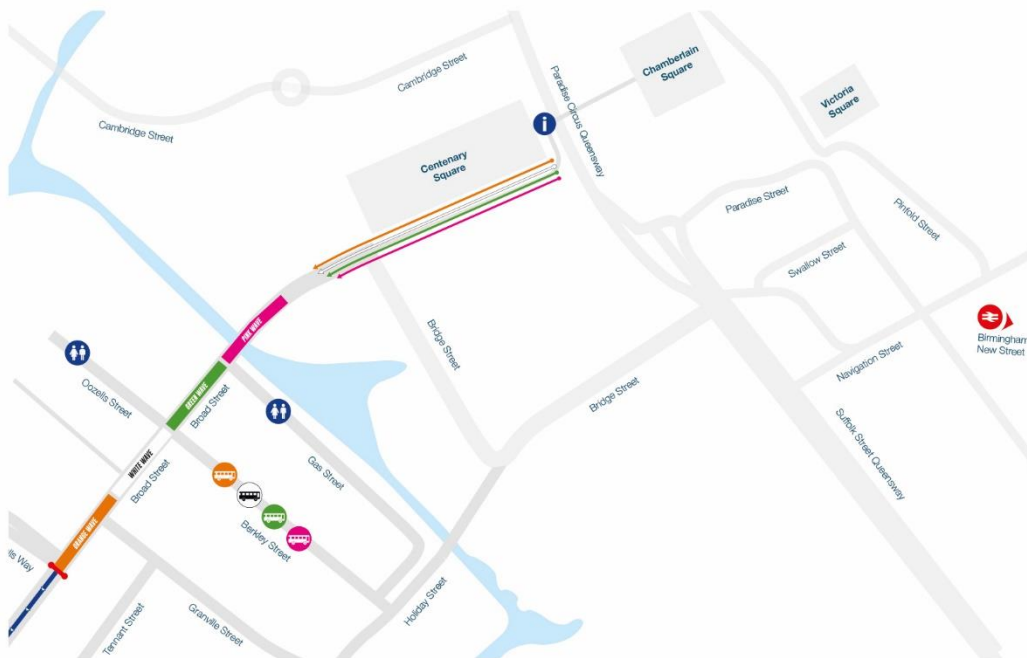

The events start and the assembly areas are located on Broad Street. Each area will be managed to make sure the correct coloured run numbers enter.

## KEY

Route To  
Assembly Zones

Assembly  
Zones

Baggage  
Buses

Toilets

Information  
Point