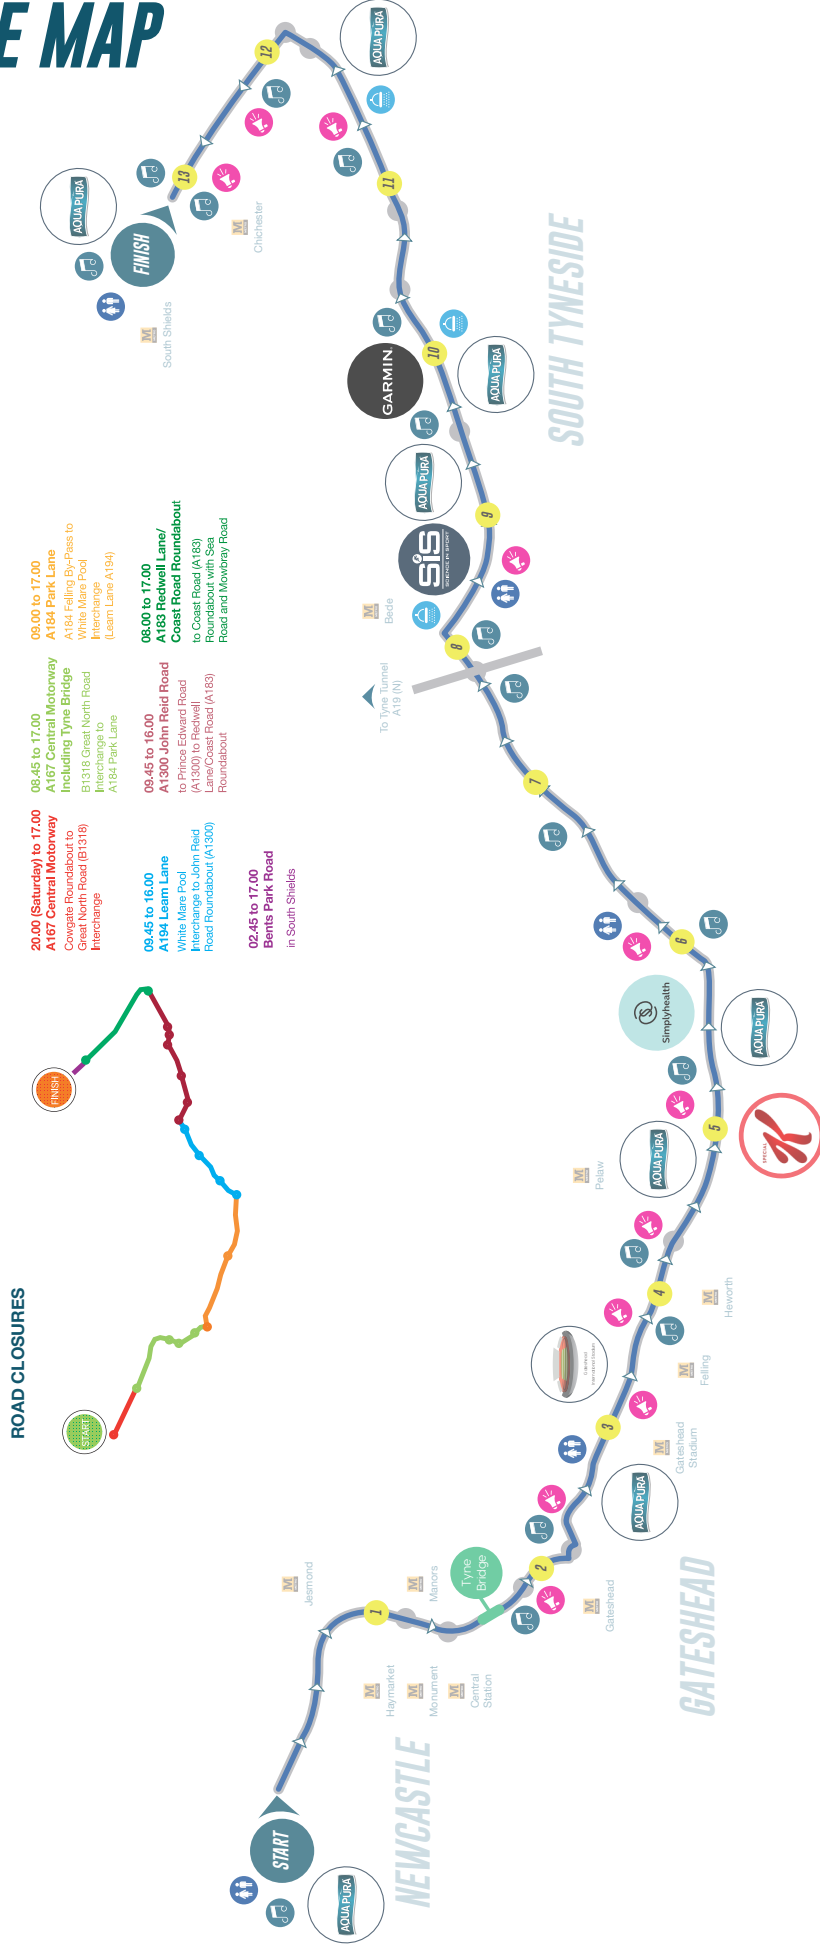

SIMPLYHEALTH GREAT NORTH RUN COURSE MAP

| Key | |
|-----|---------------------------|
| | Mile Marker |
| | Bands On The Run |
| | Toilets |
| | Simplyhealth Support Zone |
| | Garmin ForeRunner Zone |
| | Shower Units |
| | The Special K |
| | SIS Gel Station |
| | Aqua Pura Water Stations |