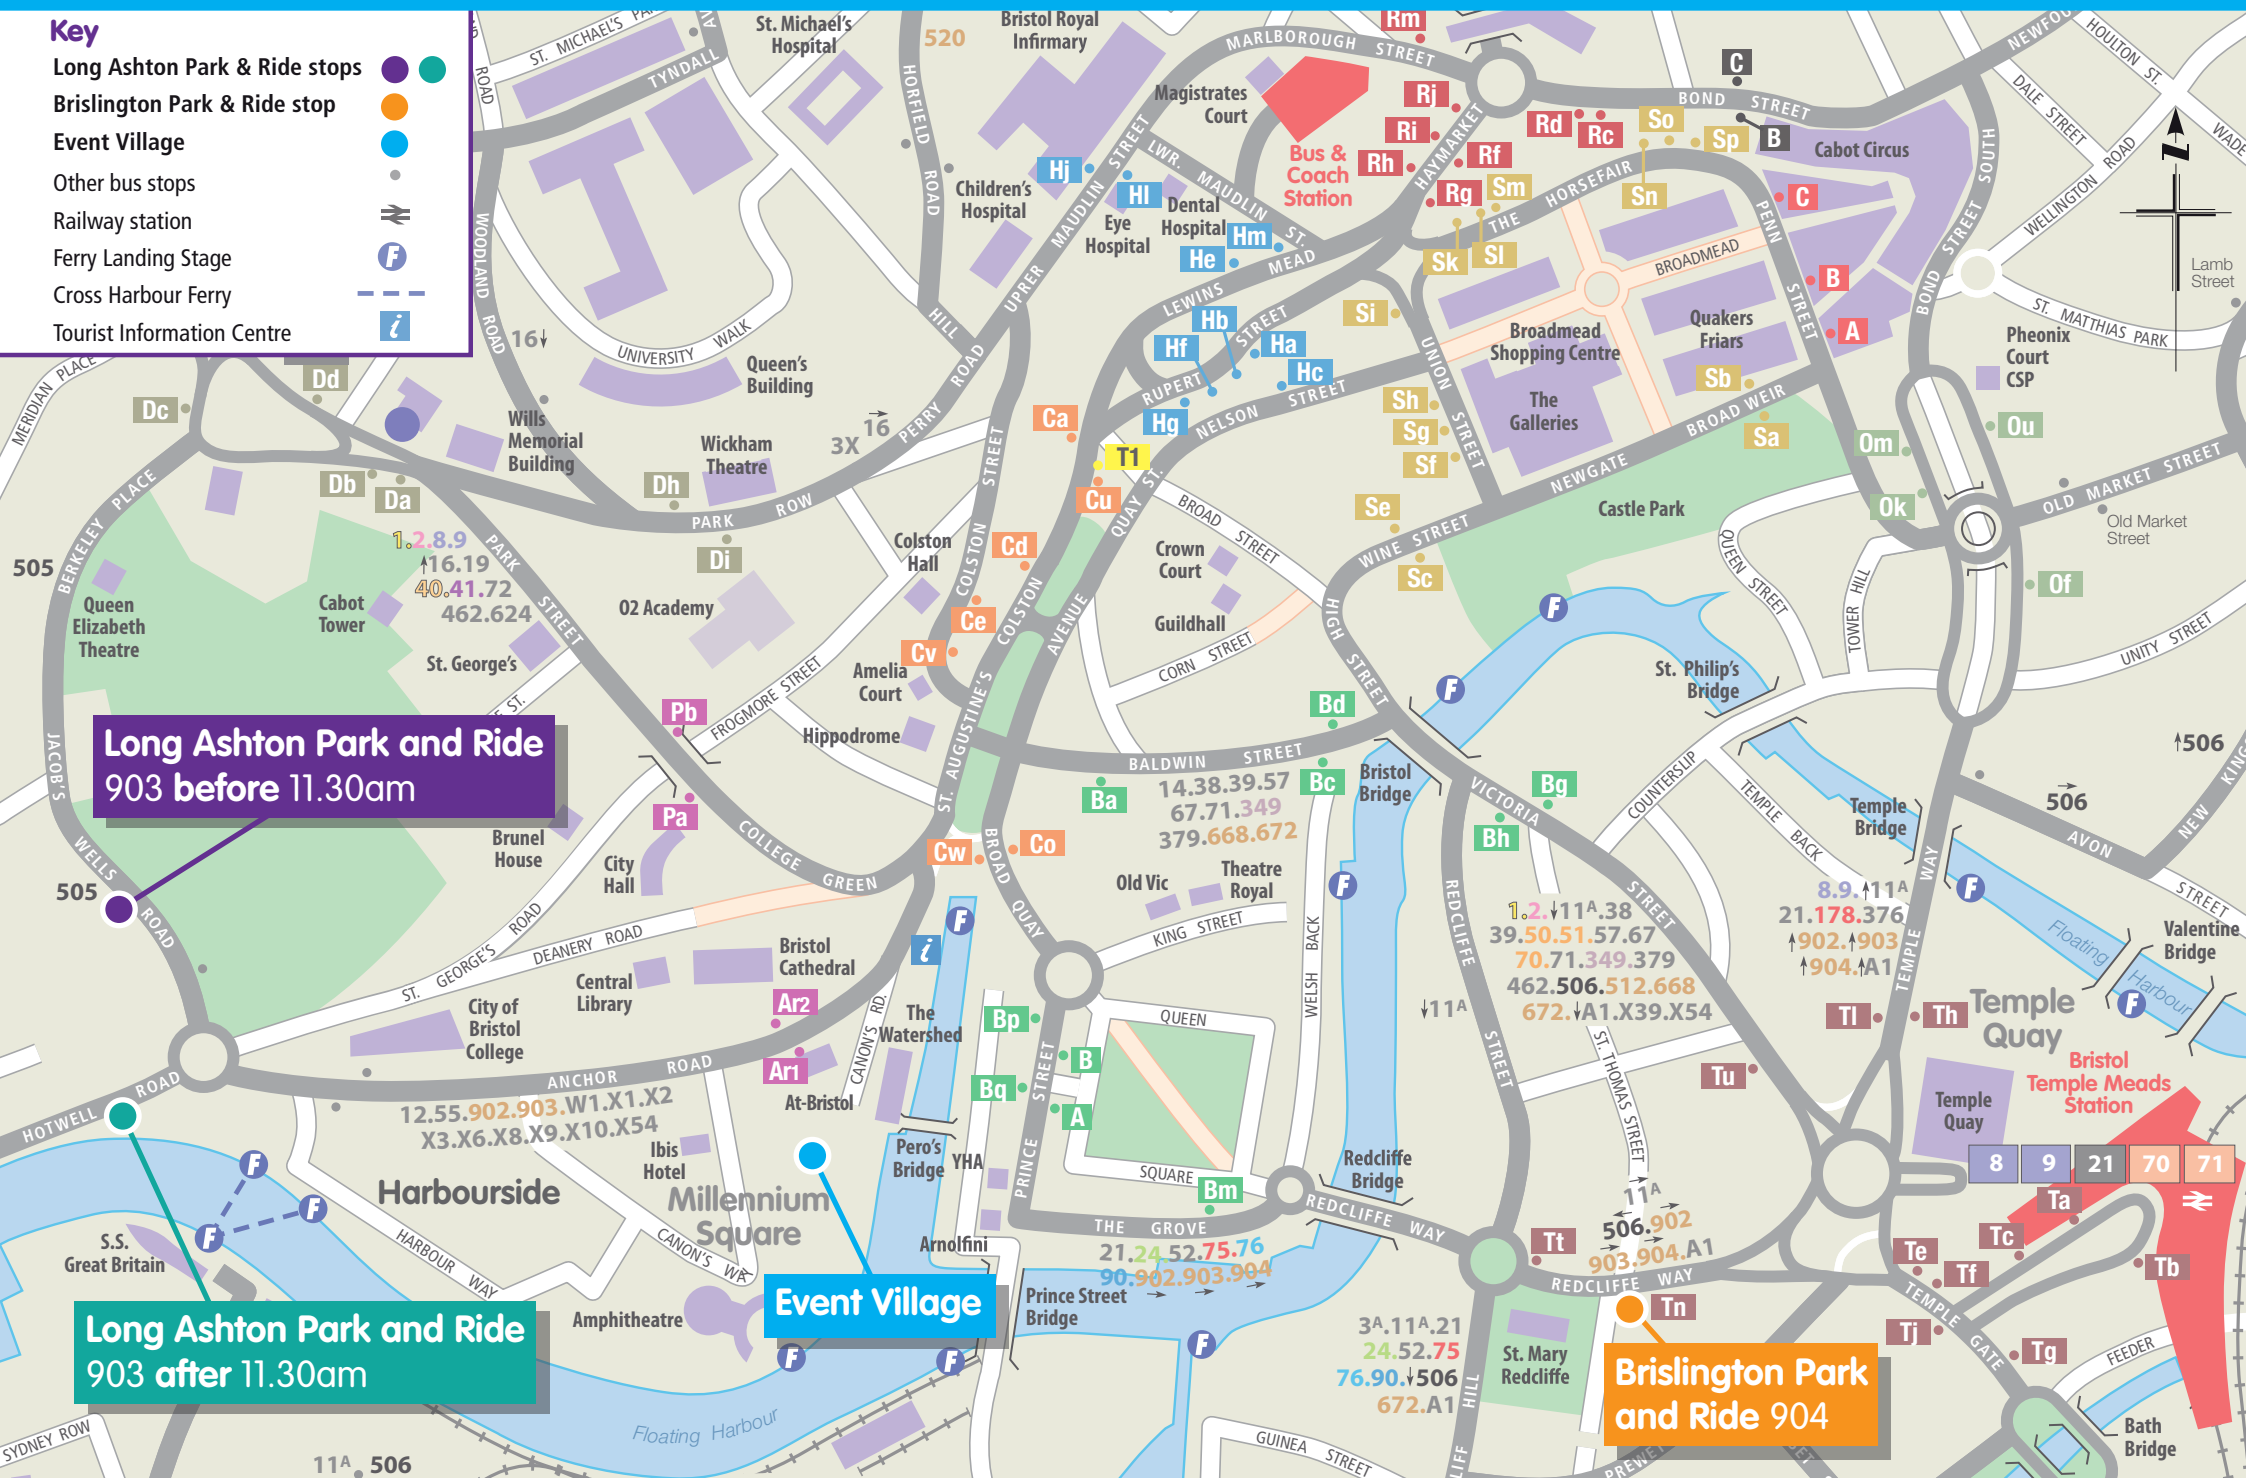

Park & Ride Information Map Great Bristol 10k 7th May 2017

Key

Long Ashton Park & Ride stops

Brislington Park & Ride stop

Event Village

Other bus stops

Railway station

Ferry Landing Stage

Cross Harbour Ferry

Tourist Information Centre

Long Ashton Park and Ride
903 before 11.30am

Long Ashton Park and Ride
903 after 11.30am

Event Village

Brislington Park and Ride 904

1.2.8.9
16.19
40.41.72
462.624

14.38.39.57
67.71.349
379.668.672

1.2.11A.38
39.50.51.57.67
70.71.349.379
462.506.512.668
672.A1.X39.X54

12.55.902.903.W1.X1.X2
X3.X6.X8.X9.X10.X54

21.24.52.75.76
90.962.903.904

506.902
903.904.A1

3A.11A.21
24.52.75
76.90.V506
672.A1

8.9.11A
21.178.376
902.903
904.A1

8 9 21 70 71