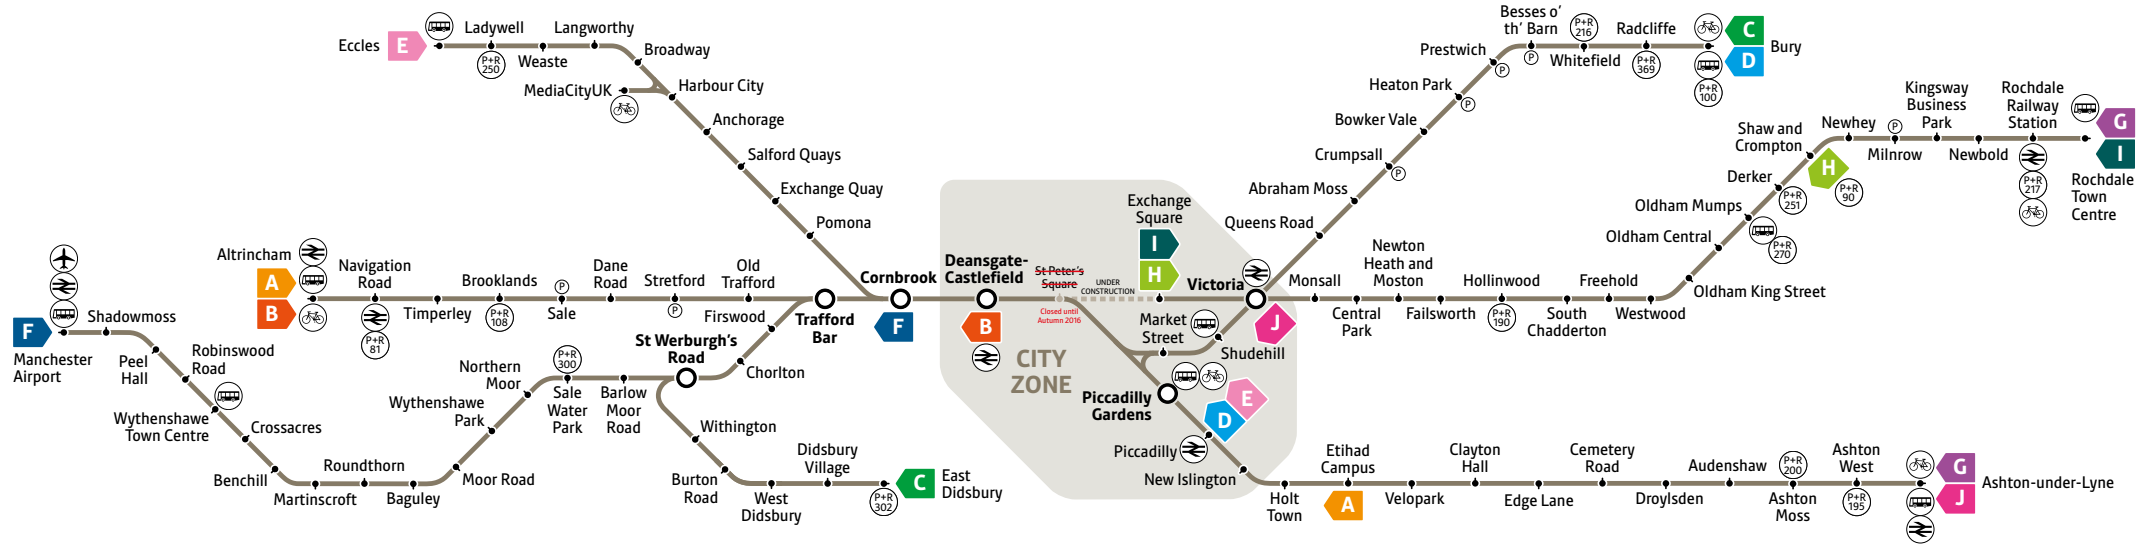

# Greater Manchester tram network map

## Services

- A** Altrincham – Etihad Campus **A**
- B** Altrincham – Deansgate-Castlefield (Monday to Saturday only) **B**
- C** Bury – East Didsbury **C**
- D** Bury – Piccadilly (Monday to Saturday only) **D**
- E** Eccles – Piccadilly via MediaCityUK **E**
- F** Manchester Airport – Cornbrook **F**
- G** Rochdale Town Centre – Ashton-under-Lyne **G**
- H** Shaw and Crompton – Exchange Square (Monday to Saturday only) **H**
- I** Rochdale Town Centre – Exchange Square (Sunday only) **I**
- J** Ashton-under-Lyne – Victoria (Sunday only) **J**

## Key

- Metrolink stop
- Interchange with other services
- Line and stop under construction
- Bus interchange
- Rail interchange
- Park + Ride  
Number of spaces available
- Car Park  
Limited spaces available
- Cycle hub  
Membership required

Check your tram times at [www.metrolink.co.uk](http://www.metrolink.co.uk) before travelling